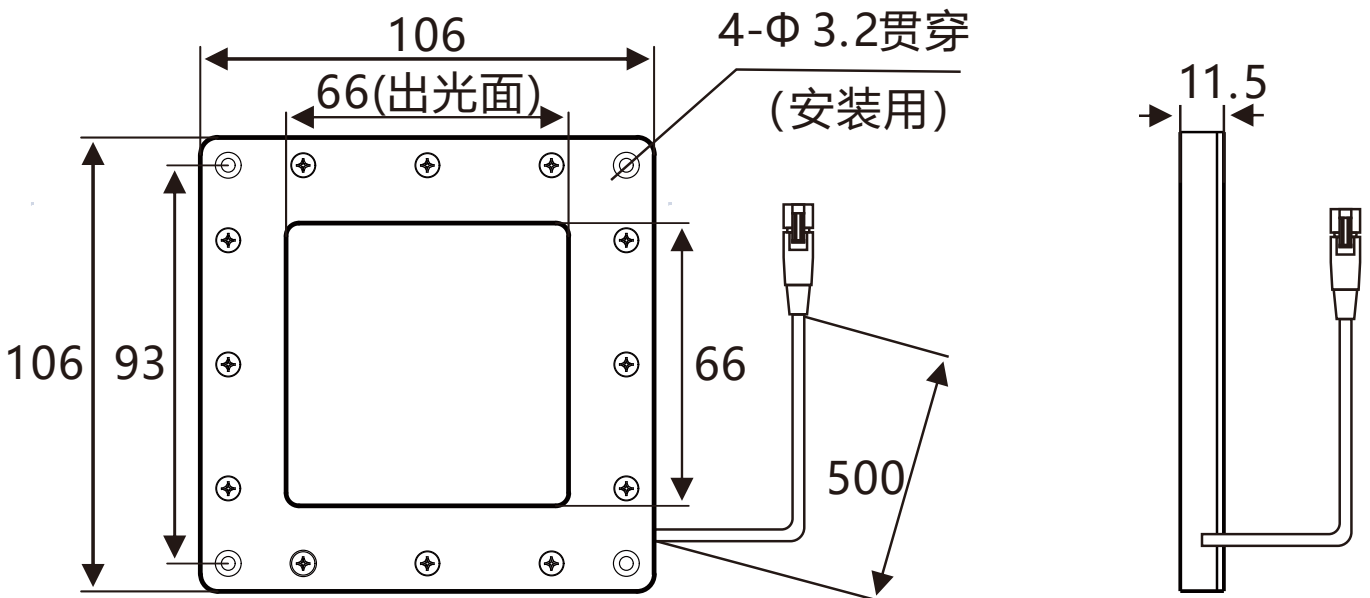

No Dots of Flat Dome Light

- Compact design, new light guide plate, with more flexible installation distance
- The image is more uniform, reducing the effect of dots
- Two selections: constant on and strobe mode

Model	NTFD-E66L66W
Color	White
Power Consumption	10.3W
Wavelength/Color Temperature	6,800K
Input Voltage	24V
Weight	230g
Light Emitting Area	66x66mm

	Pin	Polarity
	1	+
	2	
	3	-