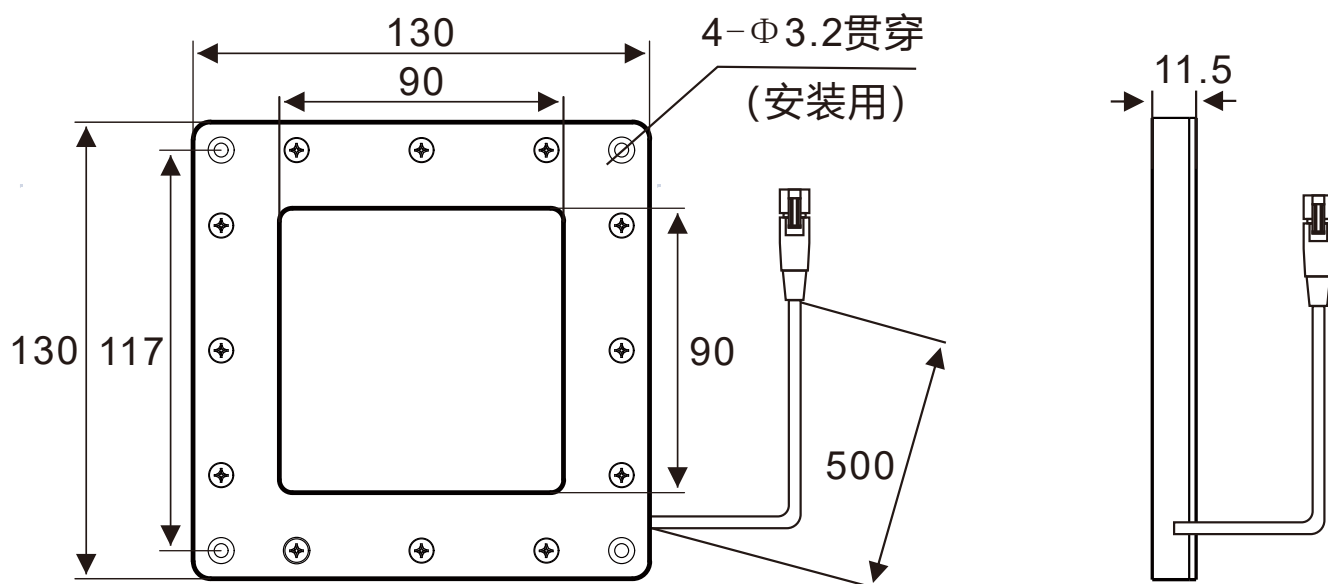

No Dots of Flat Dome Light

- Compact design, new light guide plate, with more flexible installation distance
- The image is more uniform, reducing the effect of dots
- Two selections: constant on and strobe mode

Model	NTFD-E90L90WH
Color	White
Power Consumption	15.8W
Wavelength/Color Temperature	6500K
Input Voltage	24V
Weight	370g
Light Emitting Area	90x90mm

SMR-03V-B		Pin	Polarity
		1	+
		2	
		3	-